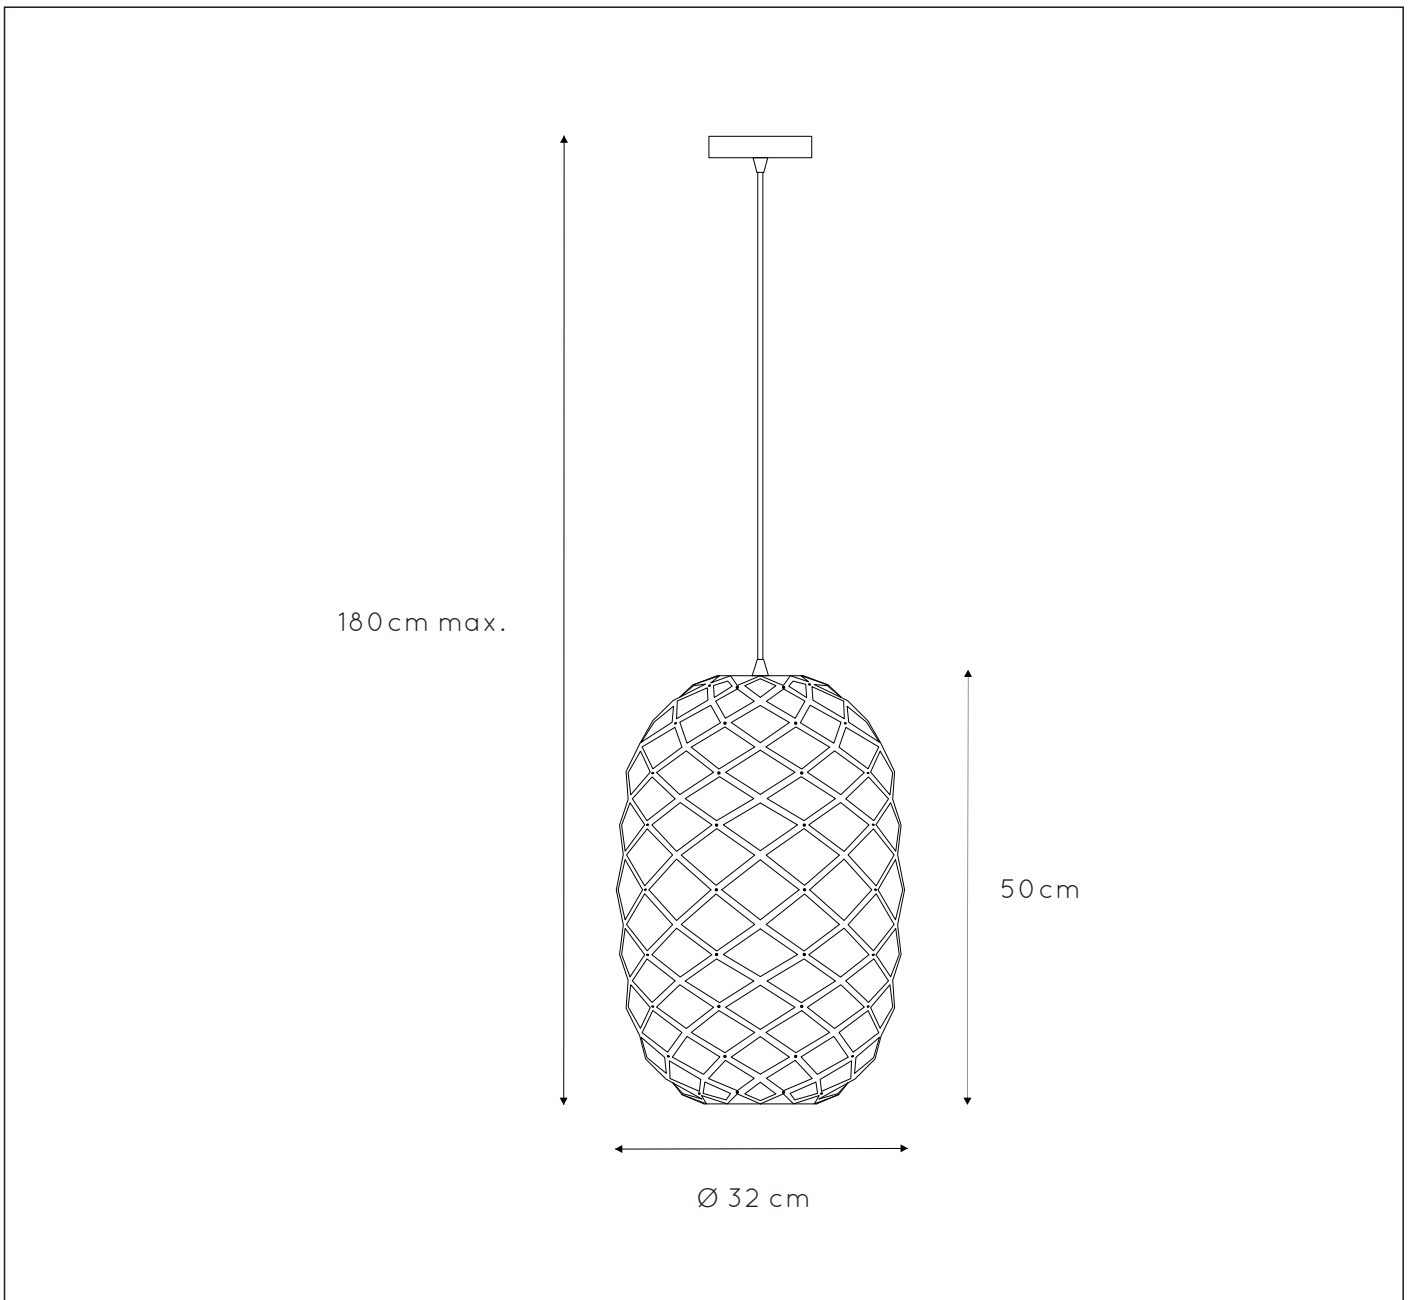

WOLFRAM

Item number : 21417/32/02

EAN CODE : 5411212211170

For more specifications, dimensions please visit

www.lucide.com